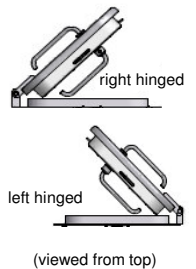

Materials

GRP Musketeer Q-Line doors are executed with a door blade of glass fiber reinforced plastic (GRP) in a sandwich construction. Complete with 30mm integrated insulation. All construction parts are mounted on stainless steel inserts.

Doors can be supplied with;
- Steel angle bar frame.
- Aluminium angle bar frame.

Operation

By means of the patented Musketeer system; stainless steel central closing mechanism with quick acting handle on both sides. Self braking cleats operate with single action on the handle, ultra light operation due to 1:33 force transmission. Hinges and cleats are fully adjustable and maintenance free.

Dimensions

Available clear opening sizes (c/o)

Height	Width
800	600
850	650
1400	600 / 750 / 800
1450	700 / 800
1550	700
1600	500 / 600 / 700 / 750 / 800 / 850
1650	650
1700	650 / 700 / 750
1750	700 / 800
1800	650 / 700 / 750
1850	600 / 650 / 700 / 750 / 800 / 850

Frame

Steel angle bar frame; 75x50x7mm.
Aluminium angle bar frame; 75x50x5mm.

Handle

Clear size W < 750mm; handle 300mm.
Clear size W ≥ 750mm; handle 400mm.

Door seal & wedges

Door seal

Sea water resistant, loose supply.
Steel frame: 45x20mm EPDM shore 45.
Aluminium frame: 45x20mm Moos shore 20.