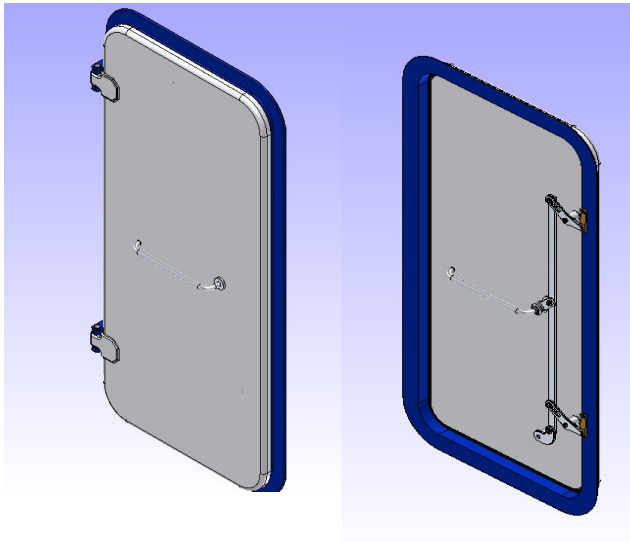

Musketeer GRP splashtight & weathertight doors Q-line

Winel GRP Musketeer Q-line

The Winel GRP Musketeer Q-Line includes a wide range of **ultra light** hinged splashtight central closing doors build according to international rules & regulations.

Materials

GRP Musketeer Q-Line doors are executed with a door blade of glass fiber reinforced plastic (GRP) in a sandwich construction. Complete with 30mm integrated insulation. All construction parts are mounted on stainless steel inserts.

Doors can be supplied with;
- Steel angle bar frame.
- Aluminium angle bar frame.

Operation

By means of the patented Musketeer system; stainless steel central closing mechanism with quick acting handle on both sides. Self braking cleats operate with single action on the handle, ultra light operation due to 1:33 force transmission. Hinges and cleats are fully adjustable and maintenance free.

Dimensions

Available clear opening sizes (c/o)

Height	Width
800	600
850	650
1400	600 / 750 / 800
1450	700 / 800
1550	700
1600	500 / 600 / 700 / 750 / 800 / 850
1650	650
1700	650 / 700 / 750
1750	700 / 800
1800	650 / 700 / 750
1850	600 / 650 / 700 / 750 / 800 / 850