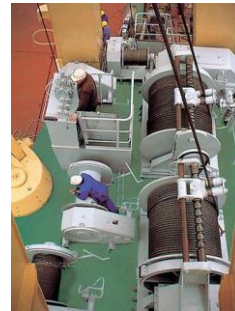

Cargo-Handling Equipment Capacity: 0.5 to 400 kN

Cargo Winches
Heavy-Cargo Winches
Topping Winches
Slewing Winches
Hand-operated Cargo Winches
Hand-operated Topping Winches
Davit Winches
Boat Winches
Accommodation Ladder Winches