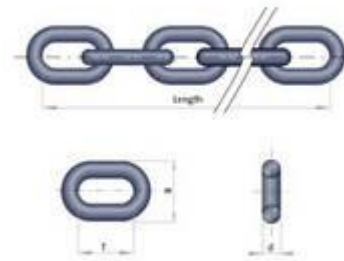

## Shortlink chaincables

We offer a wide range of Shortlink chaincables.

Available from stock in Rotterdam in various chain sizes.

Please contact us for further information.

DIAMETER (IN MM)	T	B	WEIGHT (IN KG/MTR)	GRADE K2 - PROOF LOAD (IN KG)	GRADE K2 - BREAKING LOAD (IN KG)	ISO GRADE 40 - PROOF LOAD (IN KN)	ISO GRADE 40 - BREAKING LOAD (IN KN)
8	24	26	1.35	2020	4040	20.1	40.2
9	27	30	1.80	2550	5100	25.4	50.9
10	28	34	2.25	3150	6300	31.4	62.8
11	31	36	2.7	3150	6300	39.4	79.0
13	36	44	3.8	4500	9000	49.2	98.4
14	41	47	4.4	5200	10400	61.8	124
16	45	54	5.8	6750	13500	80.4	161
18	50	60	7.3	8600	17200	102	204
20	56	67	9.0	10600	21200	126	252
23	64	77	12.0	14000	28000	158	316
26	73	87	15.0	17900	35800	197	394
28	78	94	17.5	20800	41500	246	492
33	92	112	24.5	28900	57700	322	644
36	101	122	29.0	34300	68600	407	814
39	109	132	34.0	40300	80500	503	1010