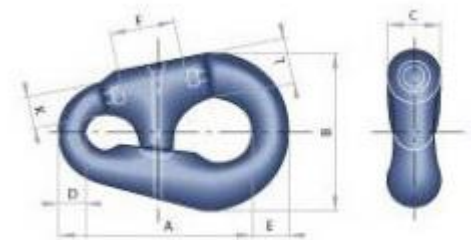

Pear shackle type Baldt

The Pear shackles are only offered on specific request.

Please contact us for further information

Size- and weight table as follows:

TYPE	CHAIN DIAMETER (IN MM)	A	B	C	D	E	H	K	L	WEIGHT (IN KGS)
3	26-30	238	167	46	30	38	65	32	46	9
4	32-40	298	206	59	40	48	79	39×44	57	13
5	42-50	381	251	76	51	64	100	52.44	76	28
6	52-60	454	313	92	60	76	121	62×73	89	49
8	78-92	651	406	140	92	124	152	111×122	130	156

Dimensions are not binding and note that not all available weights are mentioned in this table.