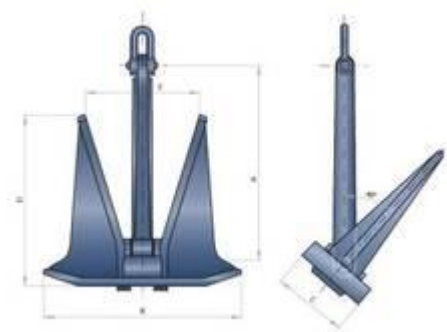

D'HONE® STS anchor High Holding Power

The D'HONE® anchor is a stockless High Holding Power anchor. High Holding Power means you can reduce 25% of the weight that would normally be required for conventional anchors.

It is a very strong anchor and especially suitable for pockets. These anchors are fully balanced anchors.

Every D'HONE® anchor is manufactured by hand, at Wortelboers production facility in Europe

WEIGHT (IN KGS)	A	B	C	D	E
48	505	535	200	475	315
105	635	675	250	600	395
225	830	890	330	780	515
495	1085	1150	430	1020	675
765	1245	1320	490	1165	770
970	1345	1425	530	1260	830
1305	1490	1585	590	1400	925
1710	1630	1730	645	1530	1010
2475	1830	1940	720	1715	1130
3240	1940	2060	770	1820	1200
4210	2200	2330	865	2060	1360
5175	2330	2480	925	2190	1445
6225	2500	2670	995	2355	1555
7875	2720	2890	1075	2500	1680
10575	2990	3175	1180	2800	1850